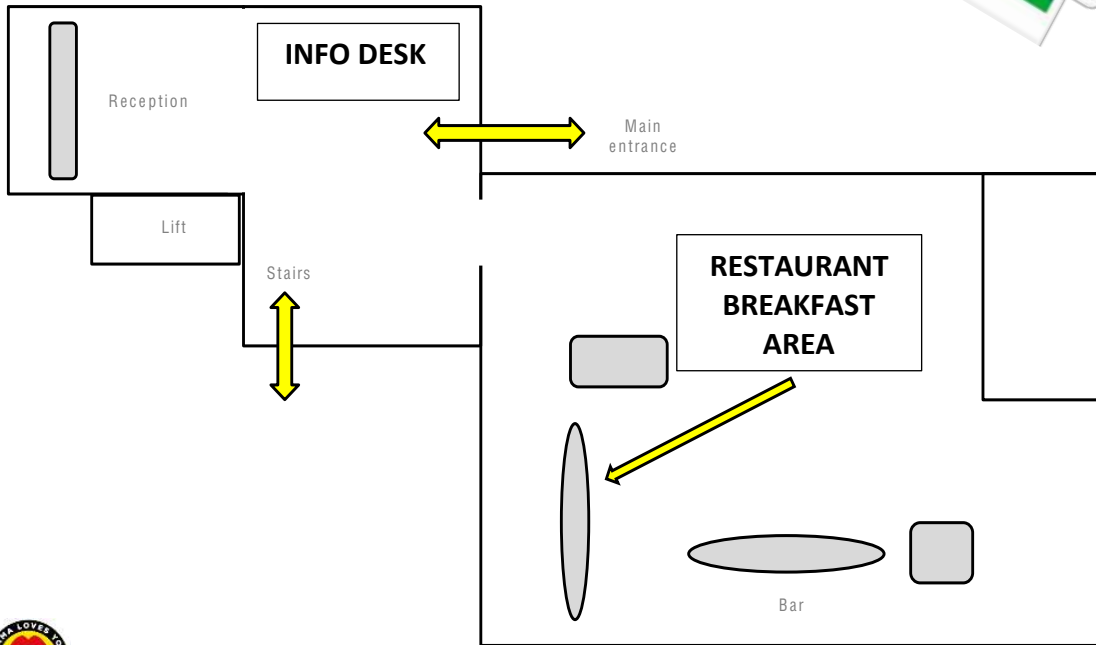

**MAMA
SHELTER**

**NOVOTEL
LUXEMBOURG
KIRCHBERG**

d'Coque

JUNIOR
EUROPEAN JUDO CHAMPIONSHIPS
LUXEMBOURG 2021

MAMA SHELTER

FLOOR MAP
 From -2 to 6

Front of the hotel

FLOOR 0