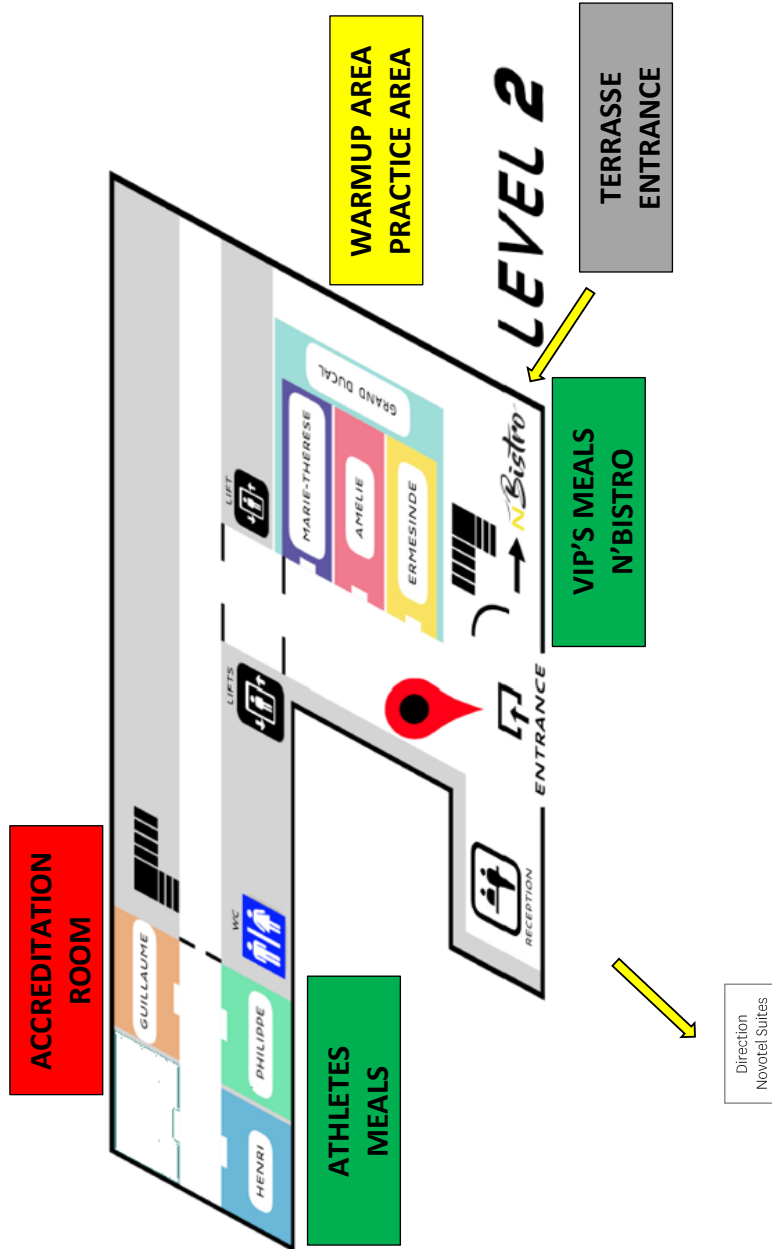

JUNIOR
EUROPEAN JUDO CHAMPIONSHIPS
LUXEMBOURG 2021

MAMA SHELTER

♥ FLOOR - 2

MAMA SHELTER LUXEMBOURG 2 RUE DU FORT NIEDERGRÜNEWALD
L - 2226 Luxembourg

JUNIOR
EUROPEAN JUDO CHAMPIONSHIPS
LUXEMBOURG 2021

MAMA SHELTER

FLOOR + 6

MAMA SHELTER LUXEMBOURG 2 RUE DU FORT NIEDERGRÜNEWALD
L - 2226 Luxembourg

JUNIOR
EUROPEAN JUDO CHAMPIONSHIPS
LUXEMBOURG 2021

NOVOTEL
HOTELS & RESORTS
LUXEMBOURG
KIRCHBERG

JUNIOR
EUROPEAN JUDO CHAMPIONSHIPS
LUXEMBOURG 2021

NOVOTEL
HOTELS & RESORTS
LUXEMBOURG
KIRCHBERG

EVENT PLAN
 Judo EIM U21 2021
 Location
 Date: 10.08.2021
 Room: 1.450
 Wolfgang Kirchler
 Version: 2

BLUCK-SEATS
 Total number: 26:1

OPERA | PISCINE | ARCADE | EVANGELISSE | AULINE