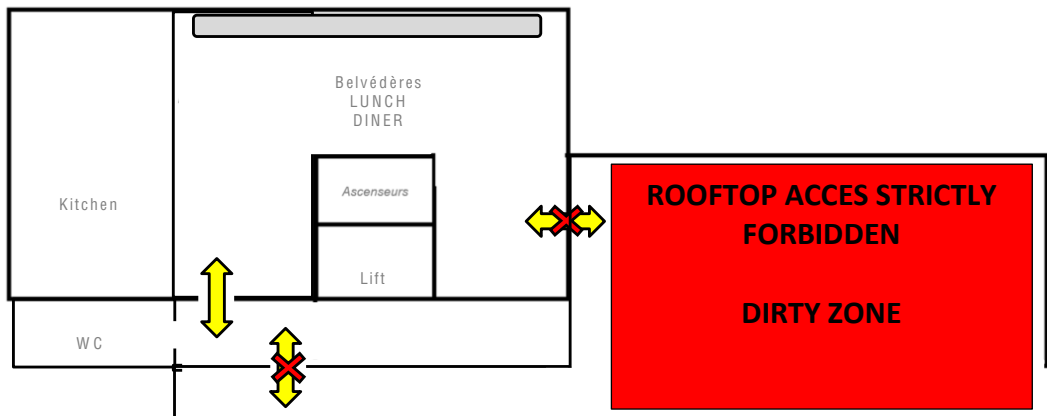

JUNIOR
EUROPEAN JUDO CHAMPIONSHIPS
LUXEMBOURG 2021

MAMA SHELTER

FLOOR + 6

MAMA SHELTER LUXEMBOURG 2 RUE DU FORT NIEDERGRÜNEWALD
L - 2226 Luxembourg