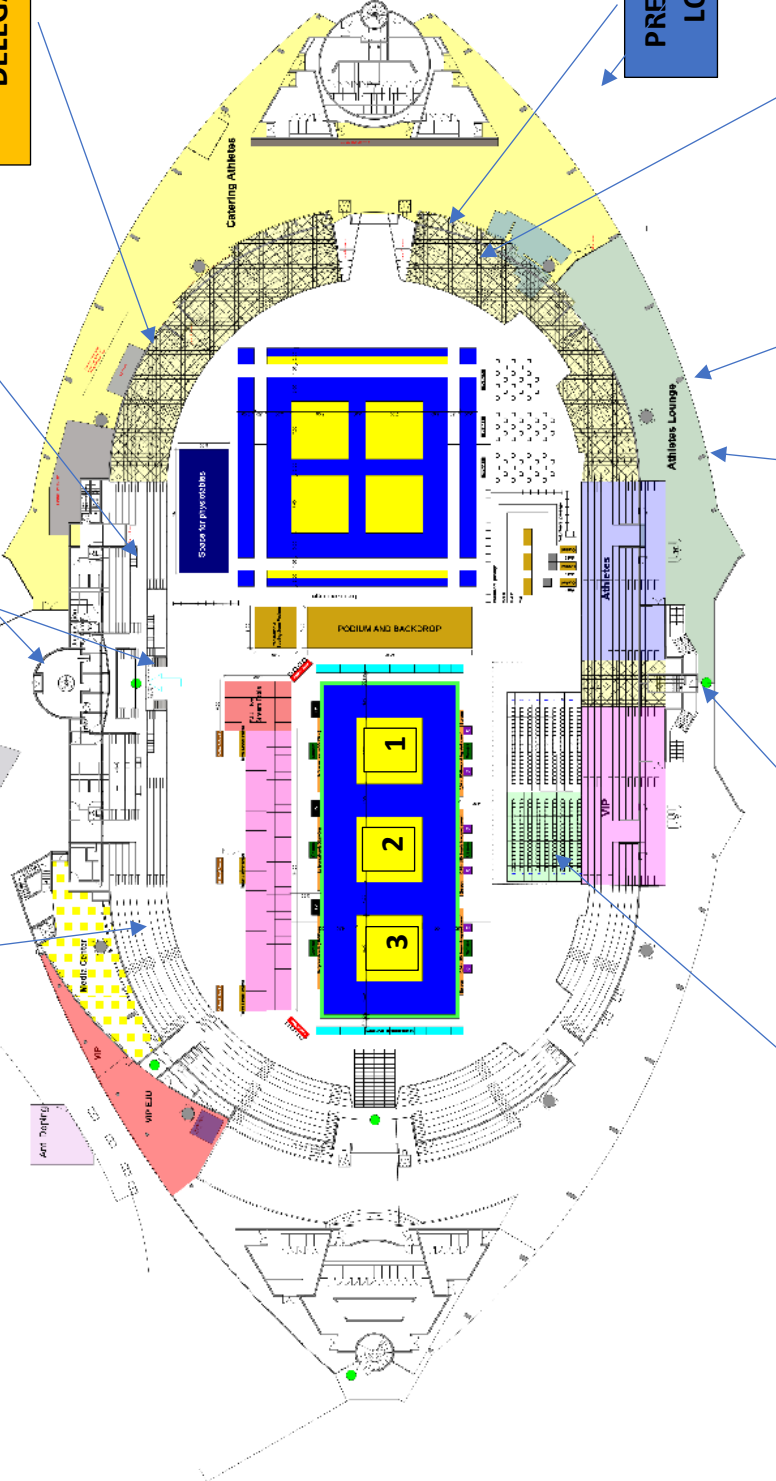

NOVOTEL
HOTELS & RESORTS
LUXEMBOURG
KIRCHBERG

EVENT PLAN
 Judo EIM U21 2021
 Location
 Date: 10.08.2021
 Room: 1.450
 Wolfgang Kirchler
 Version: 2

BLUCK-SEATS
 Total number: 26:1

OPERA | PISCINE | ARCADE | EVANGELISSE | AULINE

LOC MEETING ROOM

EJU ENTRANCE

VIP ENTRANCE

ATHLETES NO ENTRANCE

**2 CHANGING ROOMS
 EJU + REFEREES**

MOZ

**4 CHANGING ROOMS
 DELEGATIONS**

ATHLETES TERRASSE