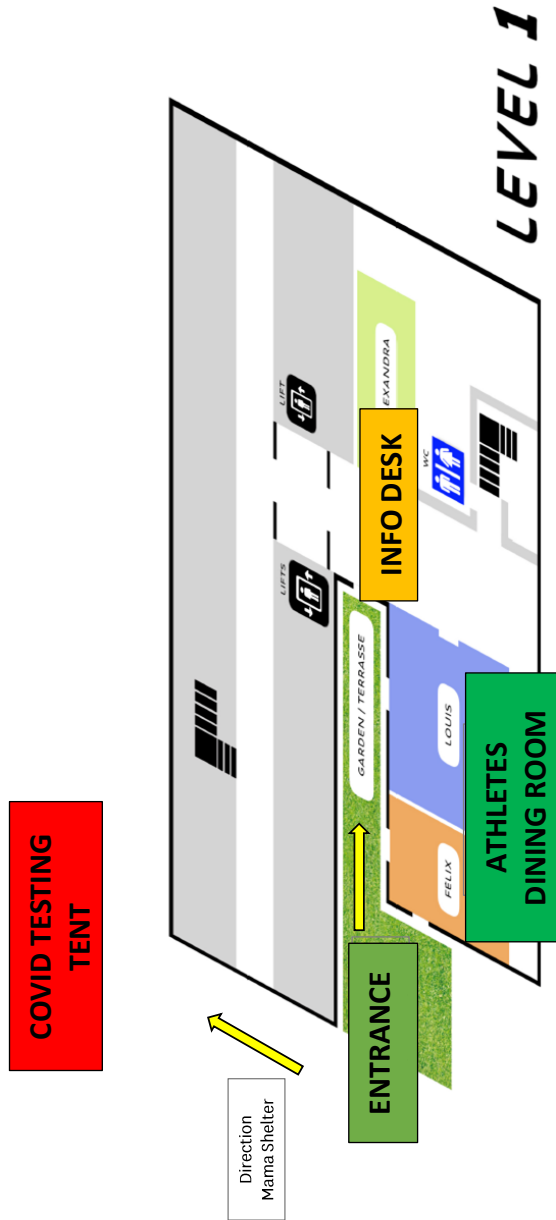

JUNIOR
EUROPEAN JUDO CHAMPIONSHIPS
LUXEMBOURG 2021

MAMA SHELTER

♥ FLOOR - 2

MAMA SHELTER LUXEMBOURG 2 RUE DU FORT NIEDERGRÜNEWALD
L - 2226 Luxembourg

JUNIOR
EUROPEAN JUDO CHAMPIONSHIPS
LUXEMBOURG 2021

MAMA SHELTER

FLOOR + 6

MAMA SHELTER LUXEMBOURG 2 RUE DU FORT NIEDERGRÜNEWALD
L - 2226 Luxembourg

JUNIOR
EUROPEAN JUDO CHAMPIONSHIPS
LUXEMBOURG 2021

NOVOTEL
HOTELS & RESORTS
LUXEMBOURG
KIRCHBERG

JUNIOR
EUROPEAN JUDO CHAMPIONSHIPS
LUXEMBOURG 2021

NOVOTEL
HOTELS & RESORTS
LUXEMBOURG
KIRCHBERG

EVENT PLAN
 Judo EIM U21 2021
 Location
 Date: 10.08.2021
 Room: 1.450
 Wolfgang Kirchler
 Version: 2

BLUCK-SEATS
 Total number: 26:1

OPERA | PISCINE | ARCADE | EVANGELISSE | AULINE

LOC MEETING ROOM

EJU ENTRANCE

VIP ENTRANCE

ATHLETES NO ENTRANCE

**2 CHANGING ROOMS
 EJU + REFEREES**

MOZ

**4 CHANGING ROOMS
 DELEGATIONS**

ATHLETES TERRASSE